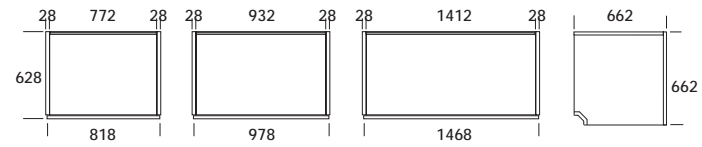

ANTA SCORREVOLE Sliding doors. Puerta corredera.